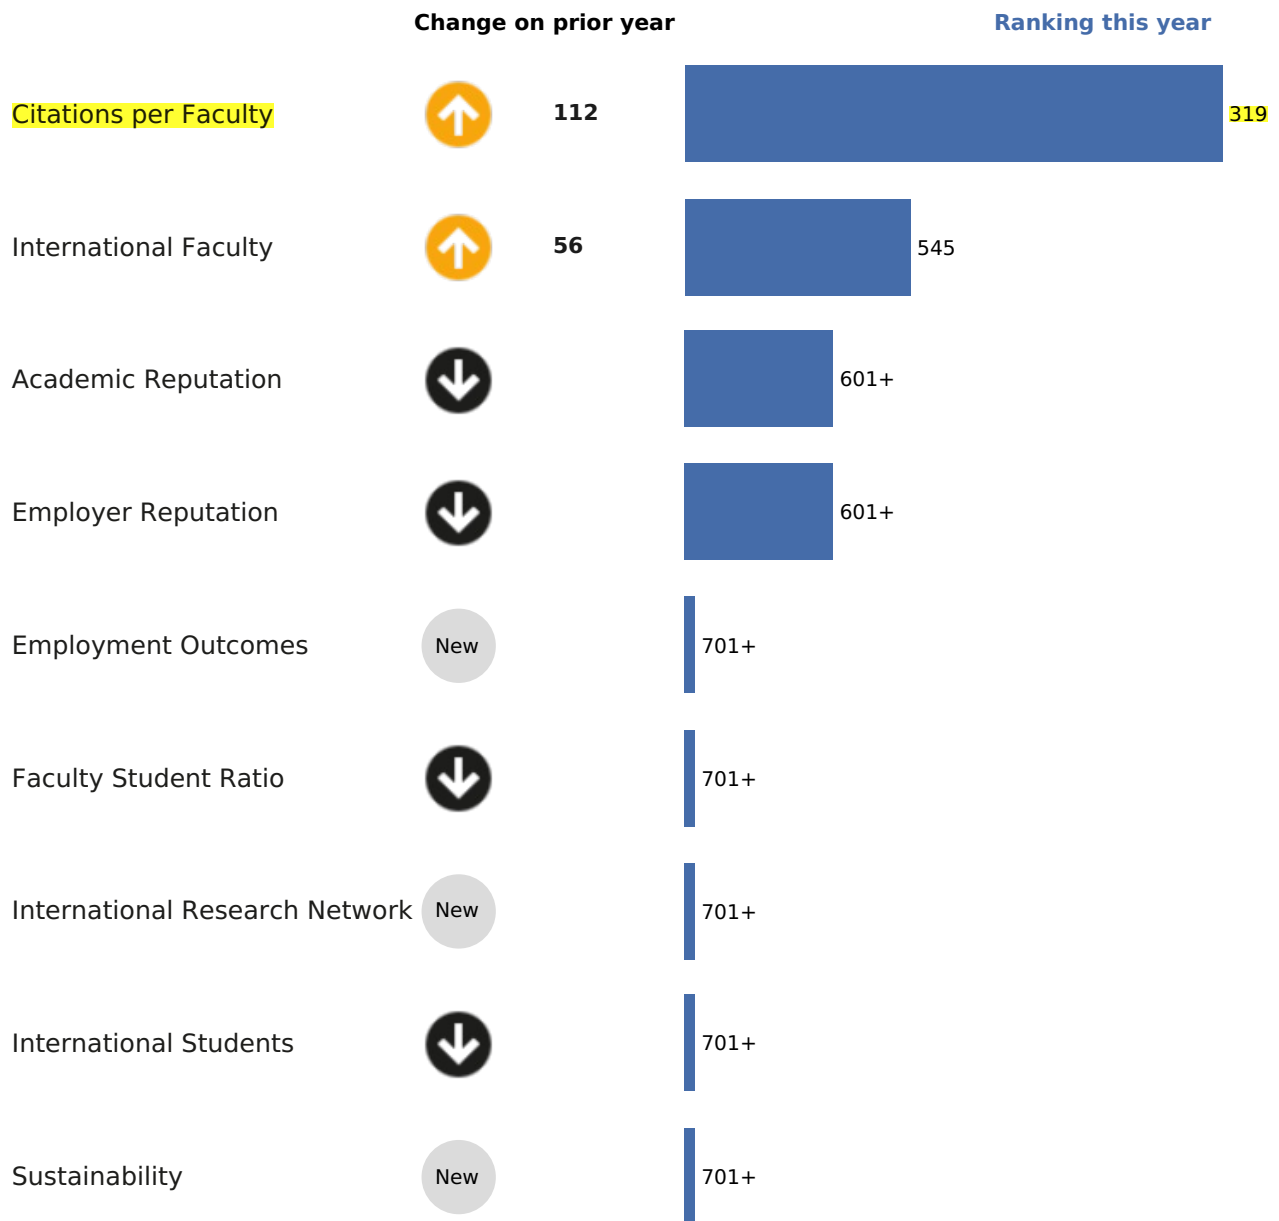

# 2024 QS World University Rankings

Fact file | Shoolini University of Biotechnology and Management Sciences

# Rank by Indicator